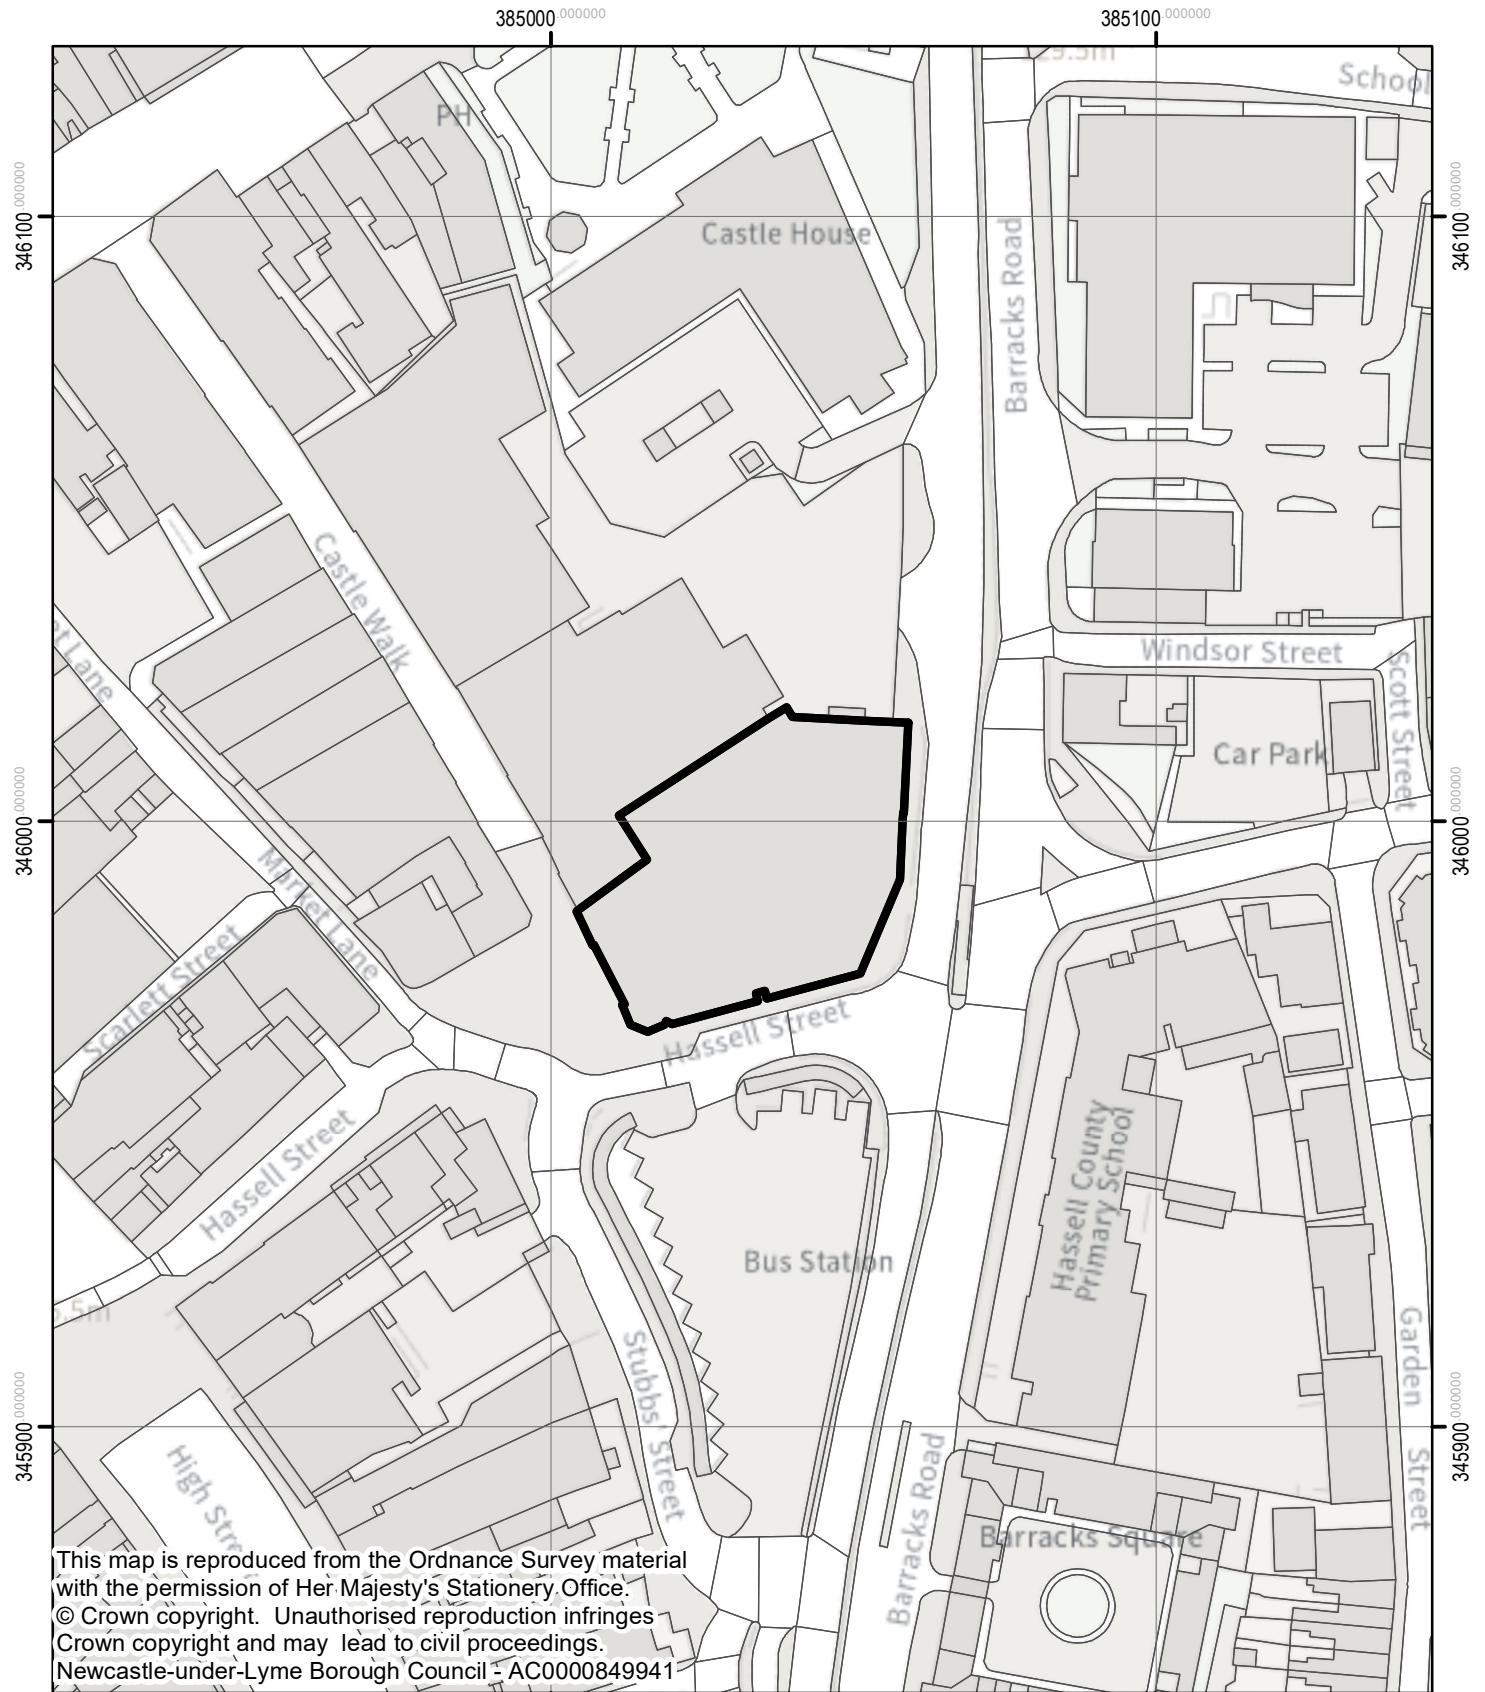

25/00030/ADV
Former Wilkos,
Unit 19 Castle Walk

This map is reproduced from the Ordnance Survey material with the permission of Her Majesty's Stationery Office.
© Crown copyright. Unauthorised reproduction infringes Crown copyright and may lead to civil proceedings.
Newcastle-under-Lyme Borough Council - AC0000849941